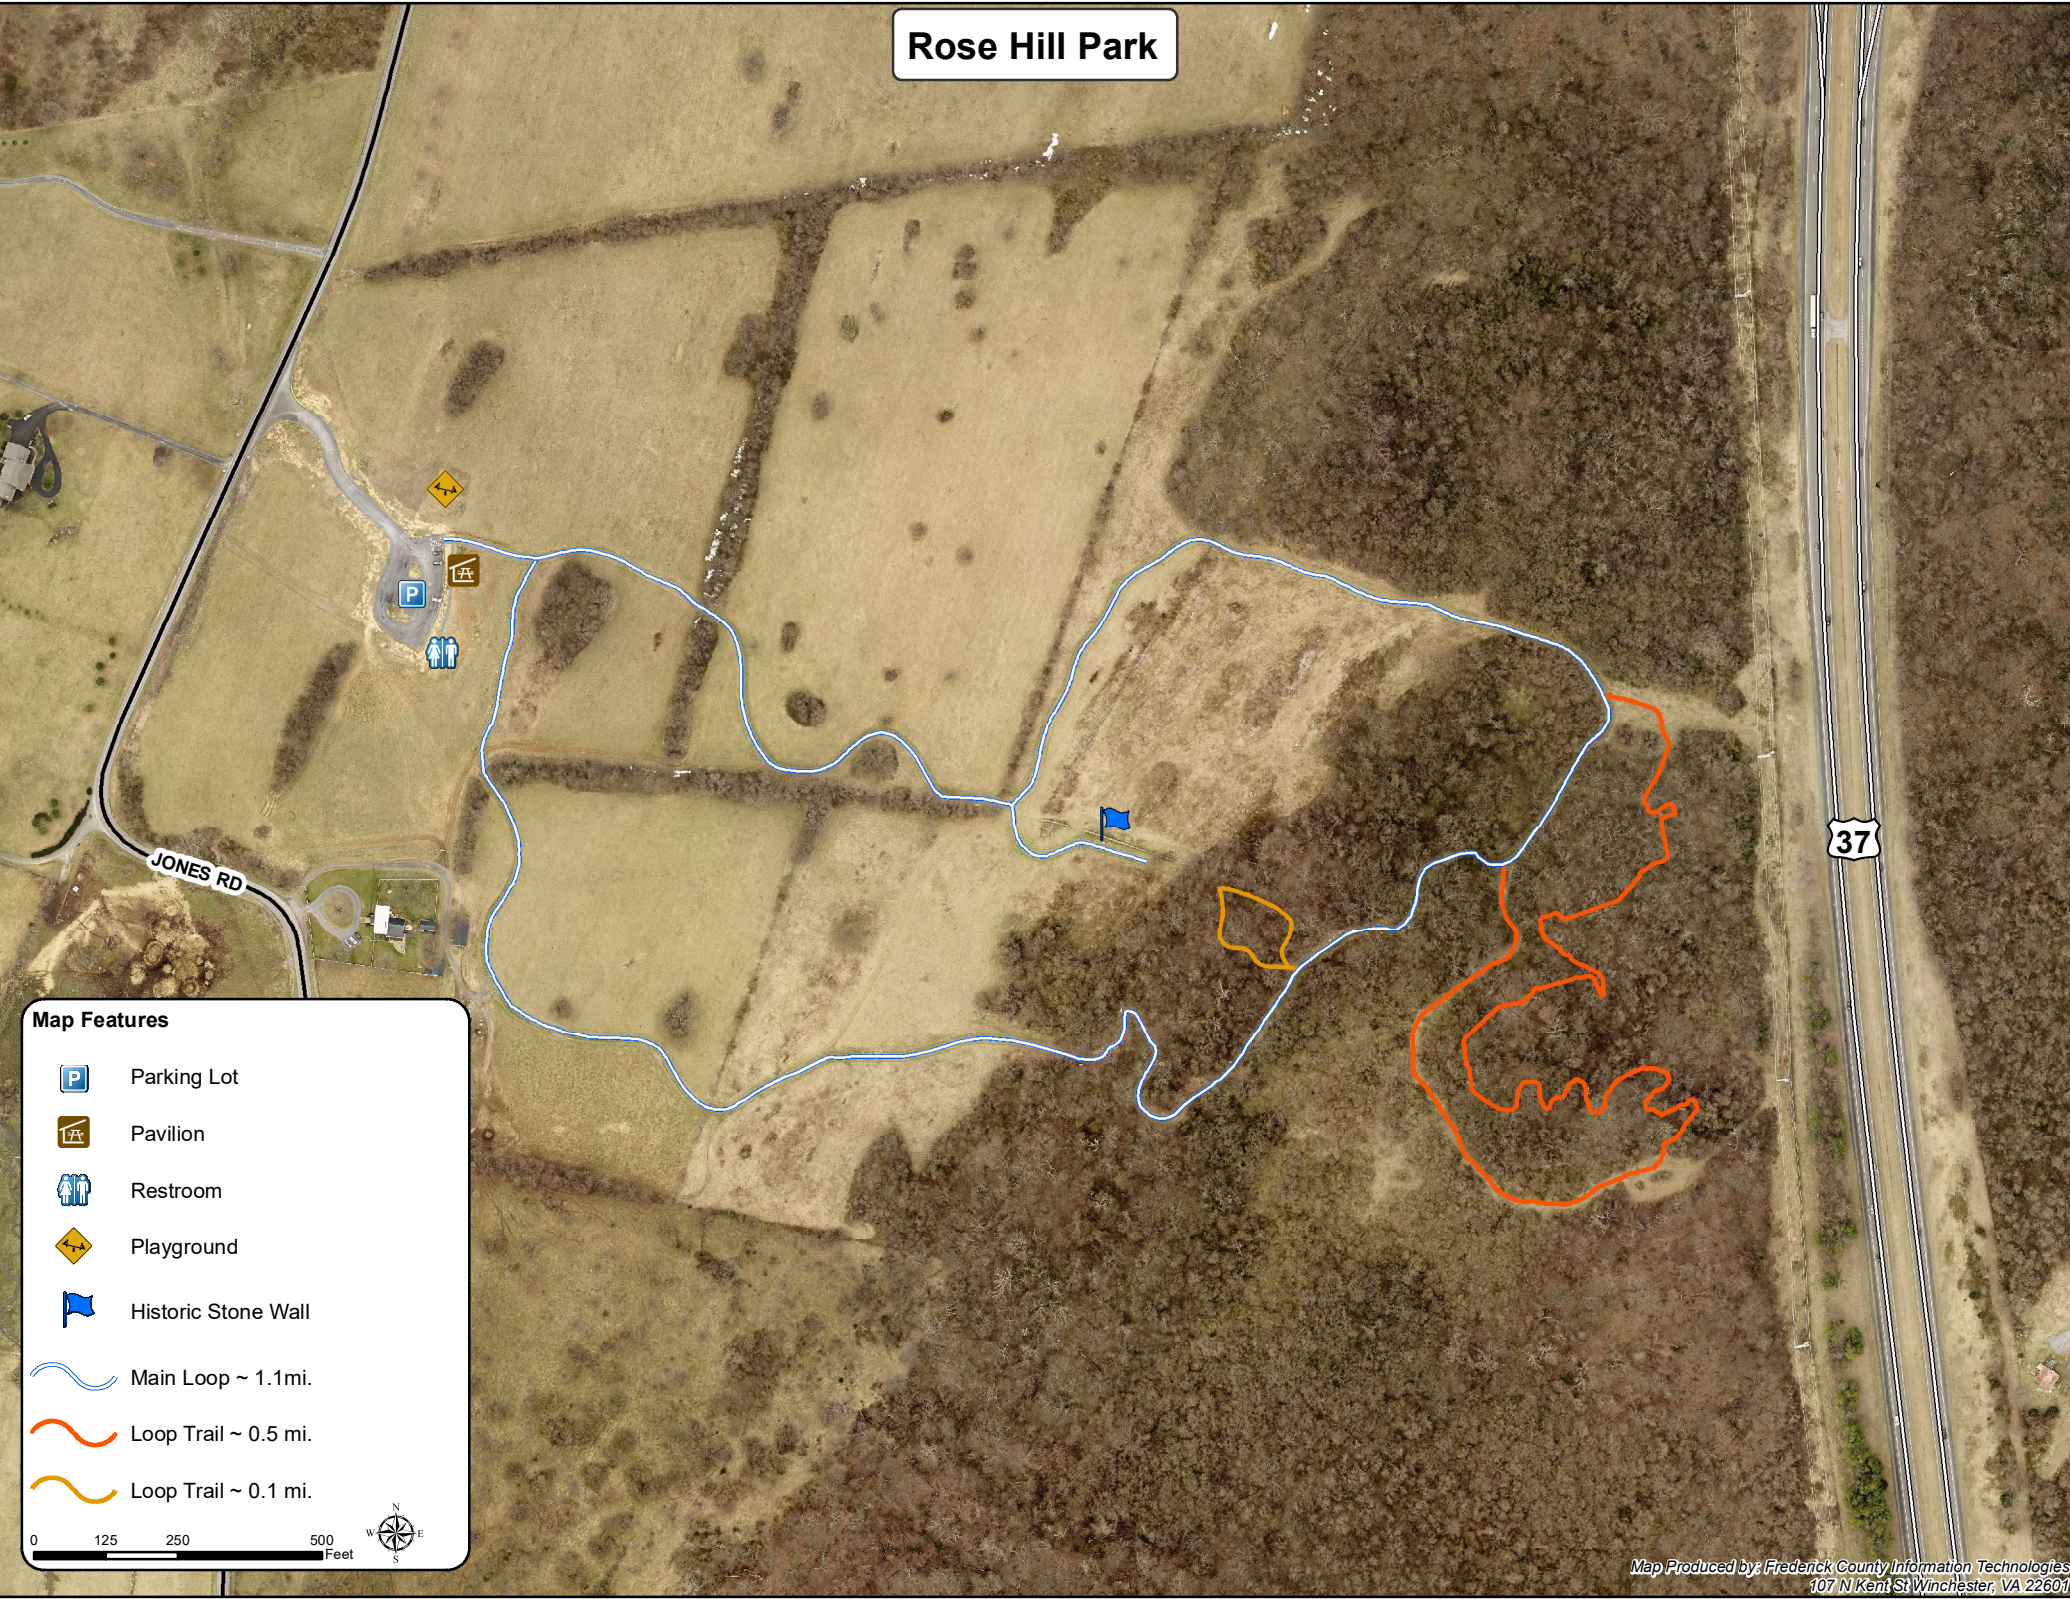

Rose Hill Park

Map Features

-  Parking Lot
-  Pavilion
-  Restroom
-  Playground
-  Historic Stone Wall

-  Main Loop ~ 1.1mi.
-  Loop Trail ~ 0.5 mi.
-  Loop Trail ~ 0.1 mi.

0 125 250 500 Feet