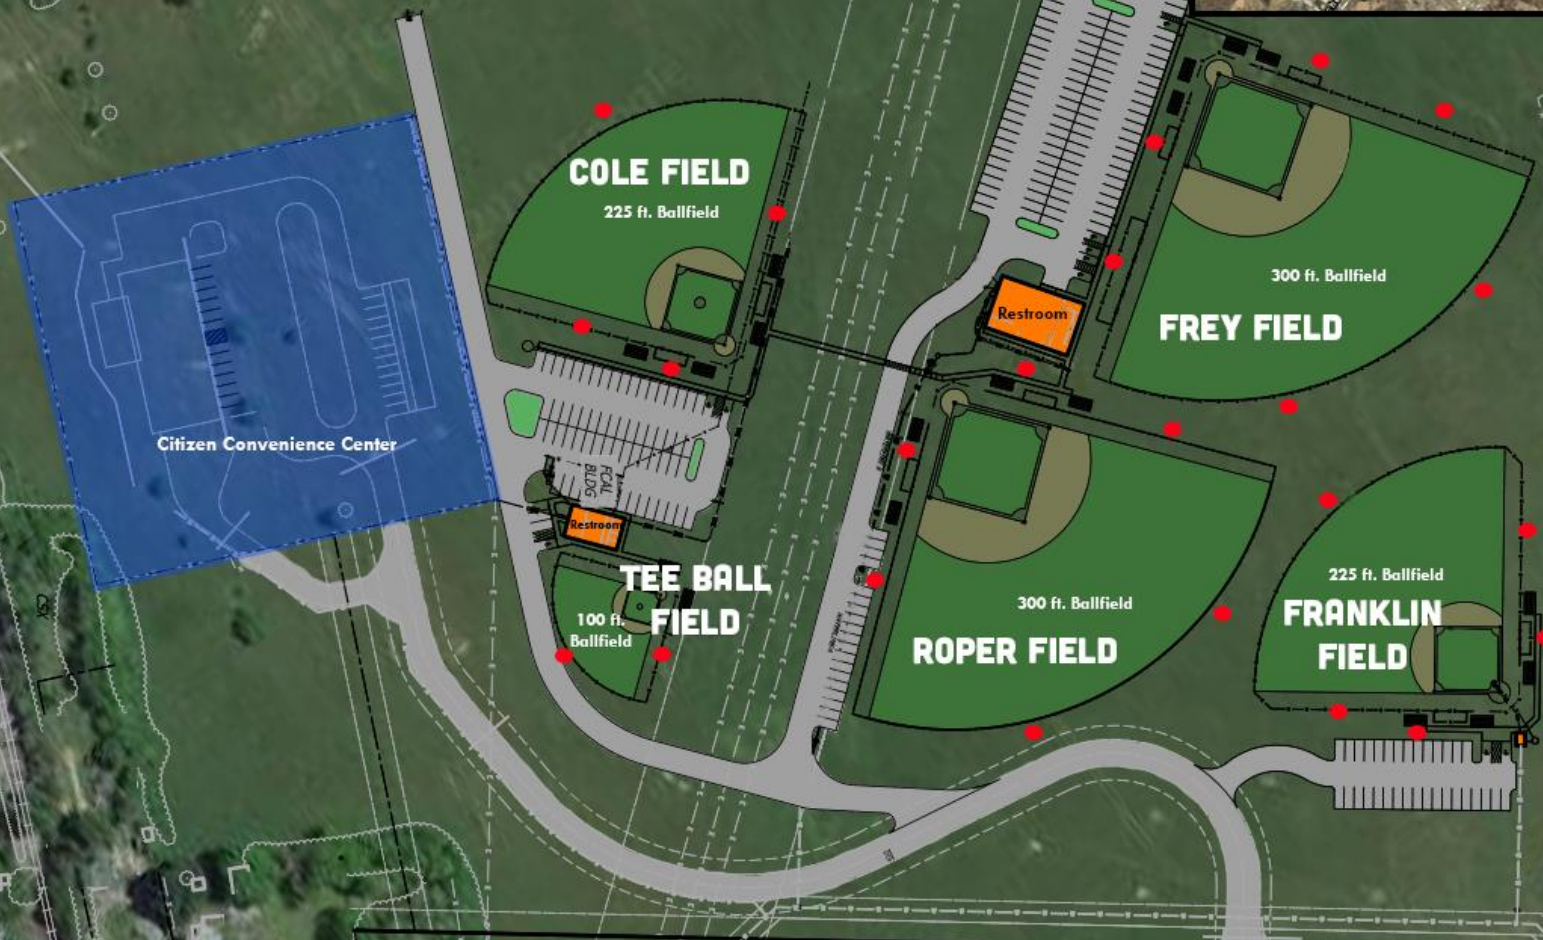

STONEWALL BALLPARK

235 HOT RUN DRIVE, STEPHENSON, VA 22656

● = Lighting

Stephenson Road