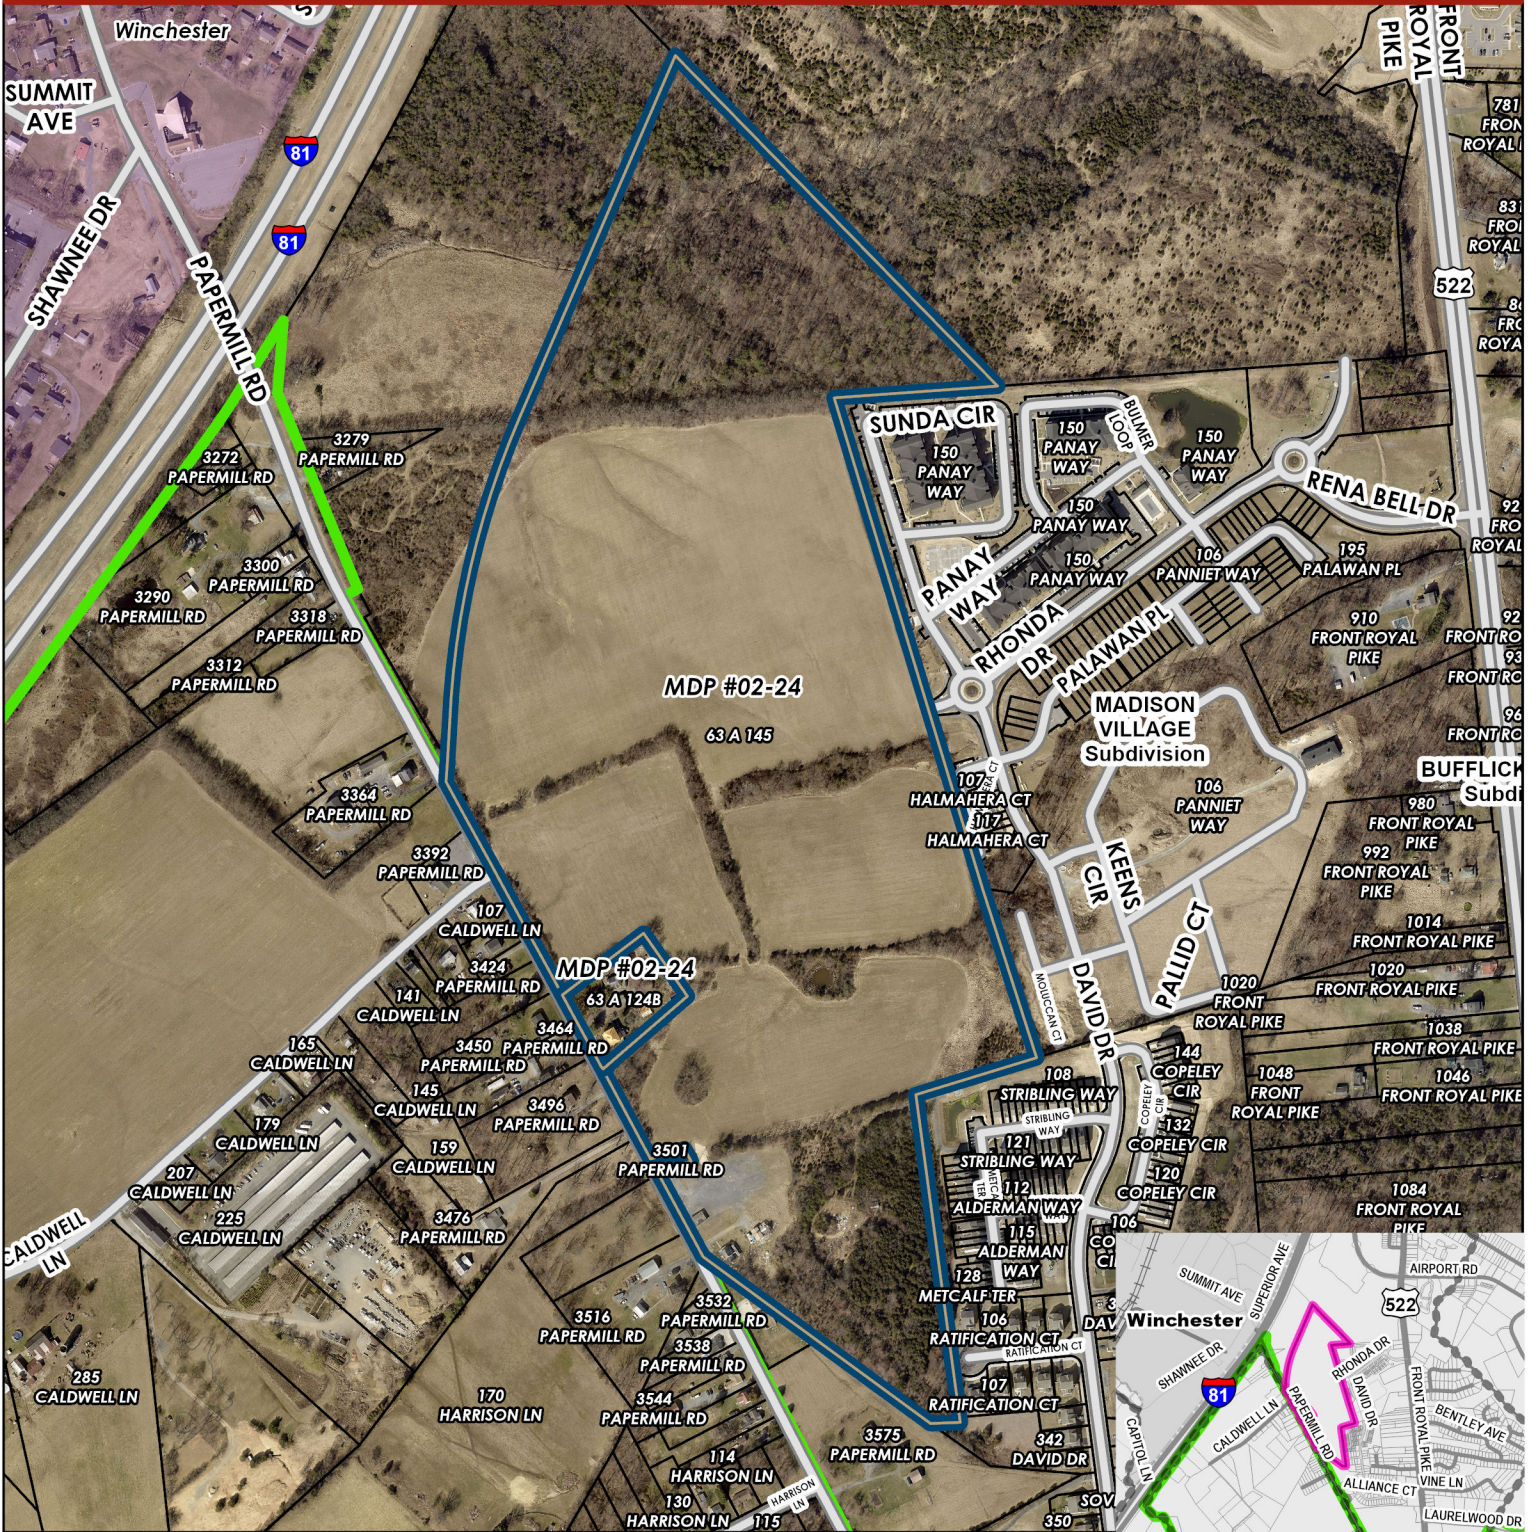

MDP # 02 - 24: Arbor Glen

PINs: 63 - A - 124B, 63 - A - 145

449 Townhomes Using TDR's

Location Map

-  Application
-  Sewer and Water Service Area
-  Parcels